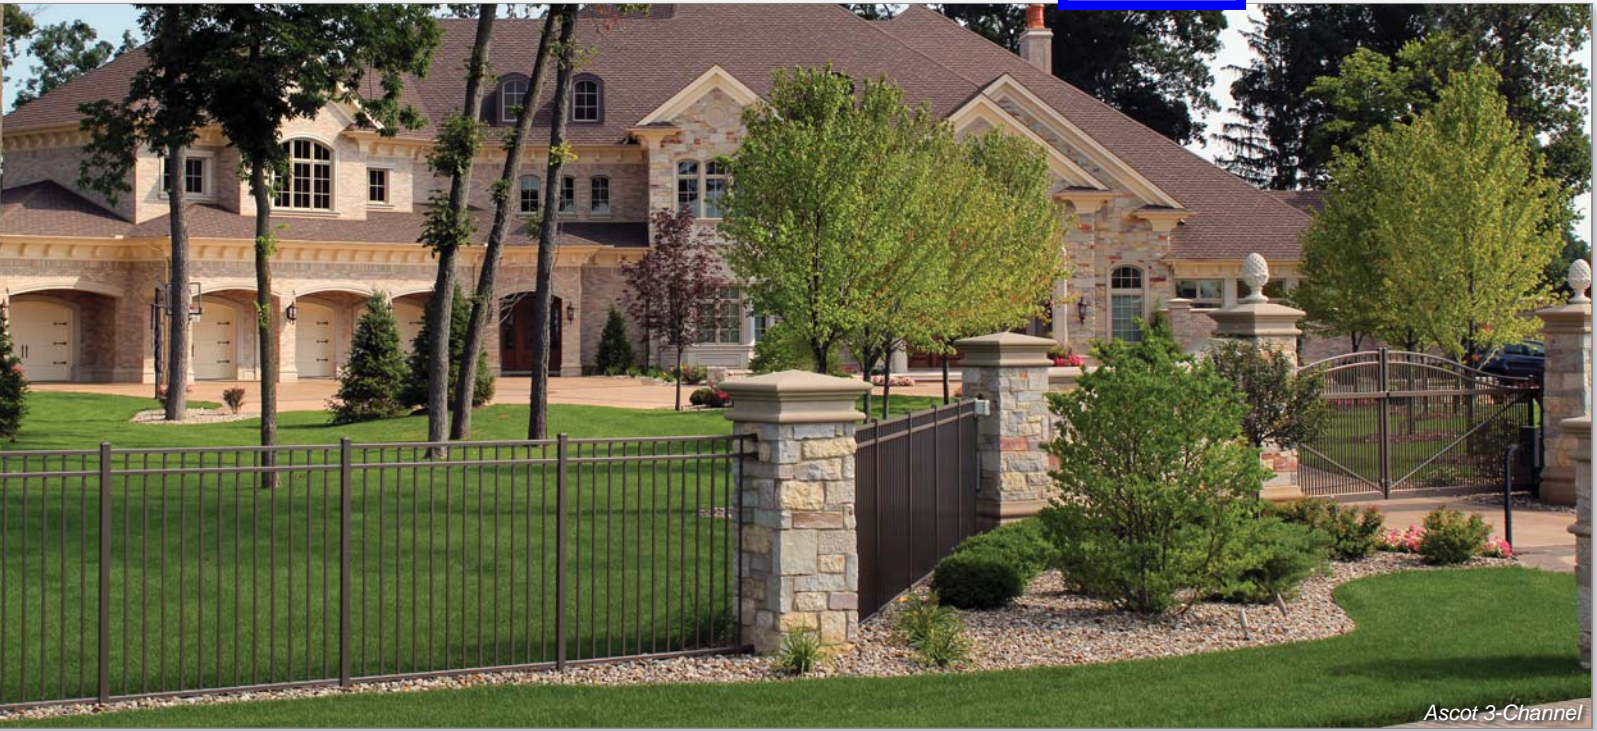

# FLAT TOP

ASCOT › CANTERBURY › FAIRMOUNT

ASCOT 2-CHANNEL

ASCOT 3-CHANNEL

CANTERBURY

FAIRMOUNT

Ascot 3-Channel

Canterbury

## Elegantly

crafted, versatile, and durable; Alumi-Guard's maintenance-free, powder coated Ornamental Aluminum Fence and Estate Gates are the ideal choice to complement your home, pool, and landscape design - while offering boundary definition and security.