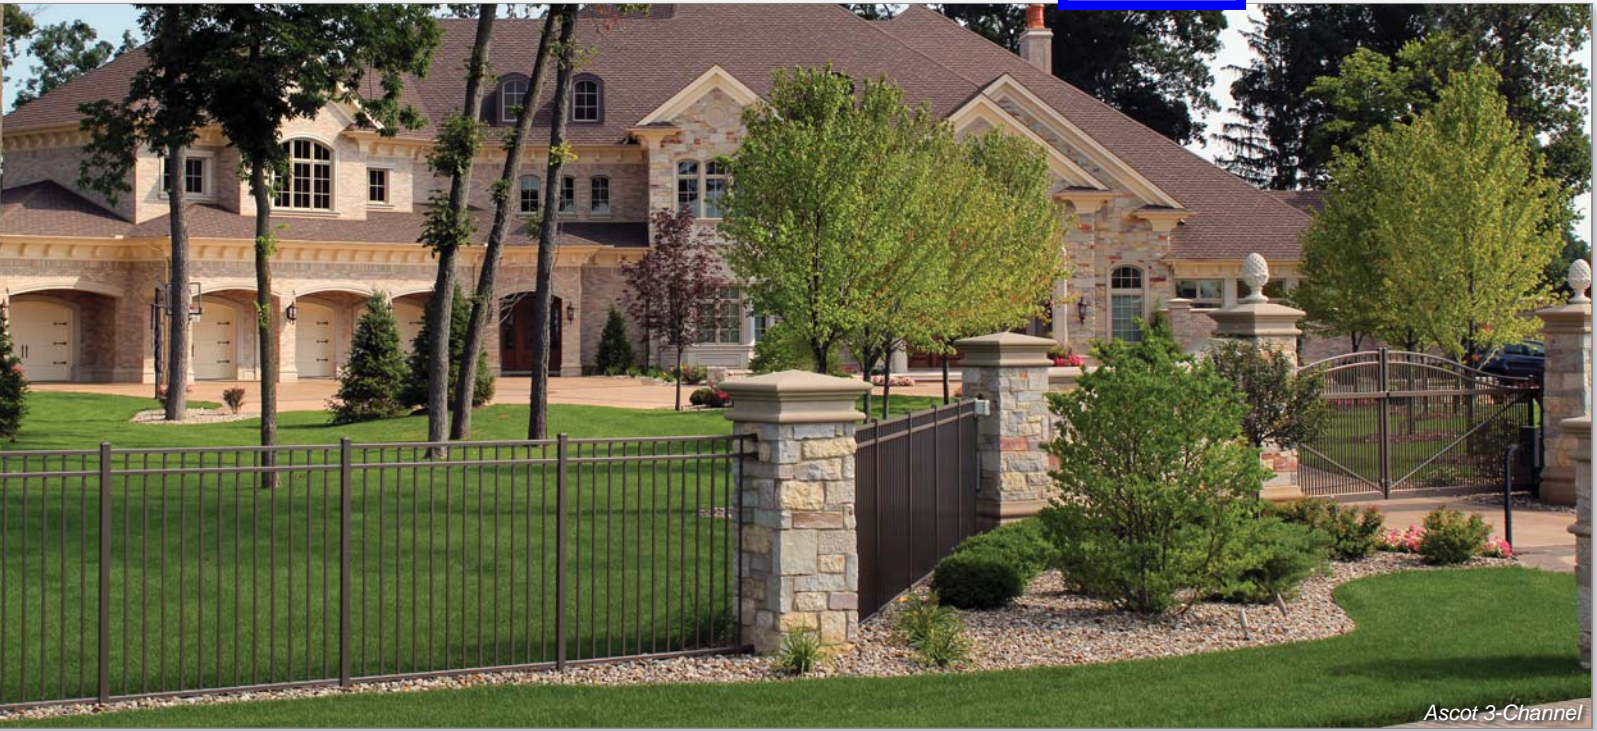

# FLAT TOP

ASCOT › CANTERBURY › FAIRMOUNT

ASCOT 2-CHANNEL

ASCOT 3-CHANNEL

CANTERBURY

FAIRMOUNT

Ascot 3-Channel

Canterbury

Ascot Puppy Picket

Canterbury

Canterbury

Ascot 3-Channel

Canterbury

*Elegantly*

crafted, versatile, and durable; Alumi-Guard's maintenance-free, powder coated Ornamental Aluminum Fence and Estate Gates are the ideal choice to complement your home, pool, and landscape design - while offering boundary definition and security.